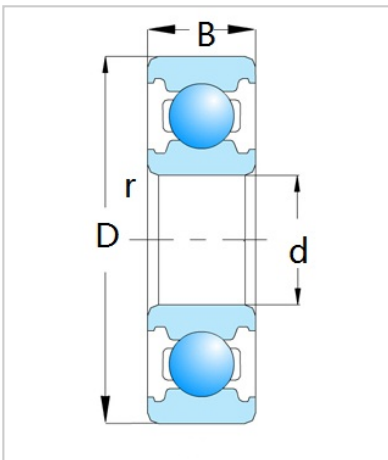

Deep Groove Ball Bearing

6800 Series-6840

Bearing Designation	<b>6840</b>
Dimension [mm]	
d	200
D	250
B	24
rs min	1.5
Basic load ratings (kN)	
Cr	74
Cor	91.5
Speed ratings (rpm)	
Grease	2300
Oil	2700
Weight (Kg)	2.73