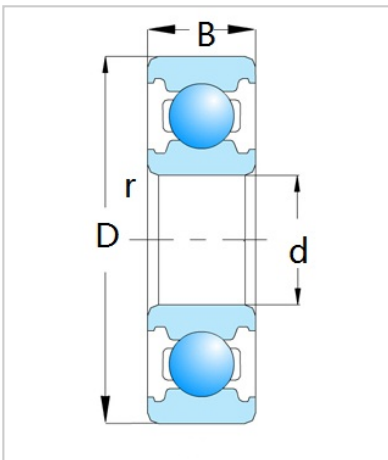

Deep Groove Ball Bearing

6800 Series-6836

Bearing Designation	6836
Dimension [mm]	
d	180
D	225
B	22
rs min	1.1
Basic load ratings (kN)	
Cr	60.5
Cor	73
Speed ratings (rpm)	
Grease	2600
Oil	3000
Weight (Kg)	2.03