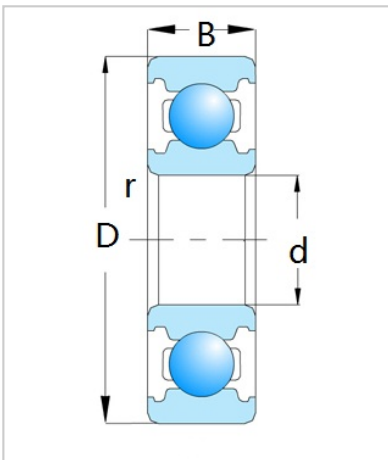

Deep Groove Ball Bearing

6800 Series-6828

Bearing Designation	6828
Dimension [mm]	
d	140
D	175
B	18
rs min	1.1
Basic load ratings (kN)	
Cr	38.5
Cor	44.5
Speed ratings (rpm)	
Grease	3300
Oil	4000
Weight (Kg)	0.85