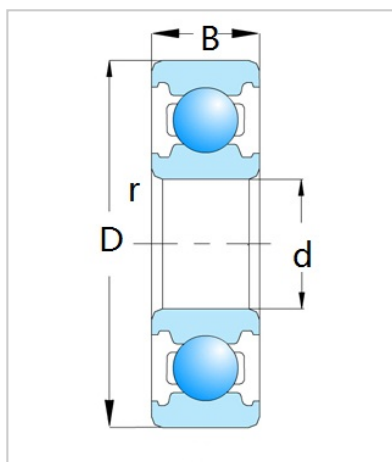

Deep Groove Ball Bearing

6800 Series-**6821**

Bearing Designation	<b>6821</b>
Dimension [mm]	
d	105
D	130
B	13
rs min	<b>1</b>
Basic load ratings (kN)	
Cr	19.8
Cor	22
Speed ratings (rpm)	
Grease	4600
Oil	5400
Weight (Kg)	0.33