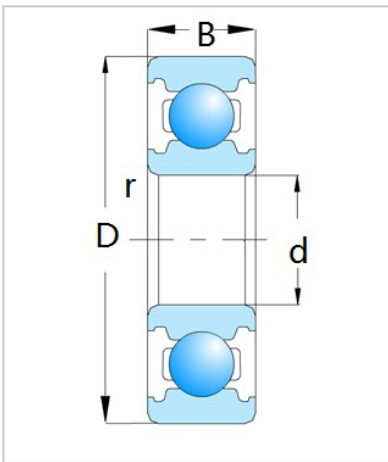

Deep Groove Ball Bearing

6800 Series-6814

Bearing Designation	6814
Dimension [mm]	
d	70
D	90
B	10
rs min	0.6
Basic load ratings (kN)	
Cr	12.1
Cor	11.9
Speed ratings (rpm)	
Grease	6900
Oil	8100
Weight (Kg)	0.137