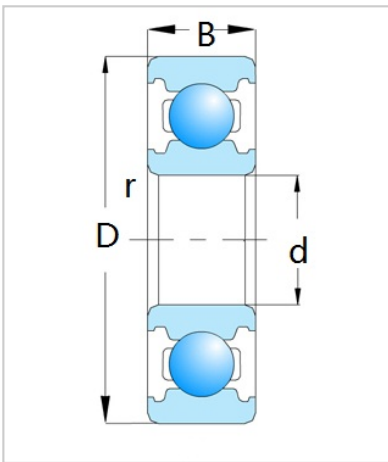

Deep Groove Ball Bearing

6800 Series-**6812**

Bearing Designation	6812
Dimension [mm]	
d	60
D	78
B	10
rs min	0.3
Basic load ratings (kN)	
Cr	11.5
Cor	10.6
Speed ratings (rpm)	
Grease	8000
Oil	9400
Weight (Kg)	0.106