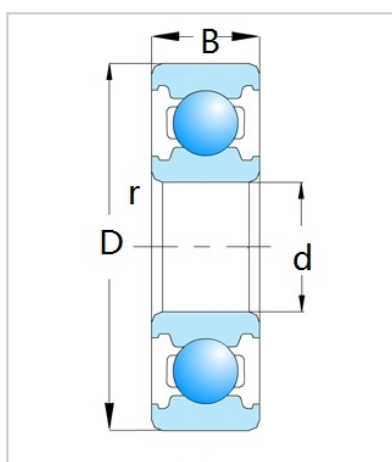

Deep Groove Ball Bearing

6800 Series-6807

Bearing Designation	<b>6807</b>
Dimension [mm]	
d	35
D	47
B	<b>7</b>
rs min	0.3
Basic load ratings (kN)	
Cr	4.9
Cor	4.05
Speed ratings (rpm)	
Grease	13000
Oil	16000
Weight (Kg)	0.029