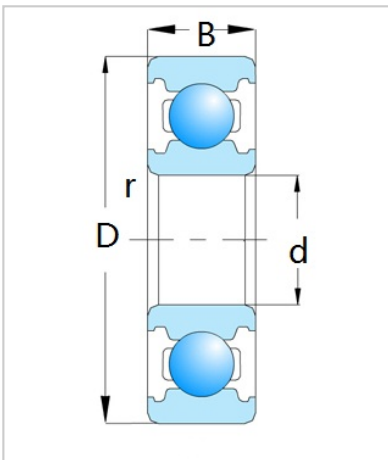

Deep Groove Ball Bearing

6800 Series-**6806**

Bearing Designation	6806
Dimension [mm]	
d	30
D	42
B	7
rs min	0.3
Basic load ratings (kN)	
Cr	4.7
Cor	3.65
Speed ratings (rpm)	
Grease	15000
Oil	18000
Weight (Kg)	0.026