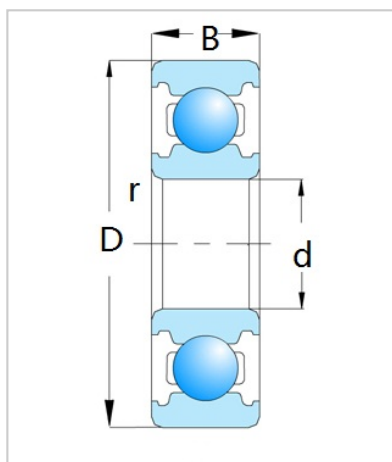

Deep Groove Ball Bearing

6800 Series-**6803**

Bearing Designation	<b>6803</b>
Dimension [mm]	
d	17
D	26
B	5
rs min	0.3
Basic load ratings (kN)	
Cr	2.23
Cor	1.46
Speed ratings (rpm)	
Grease	24000
Oil	28000
Weight (Kg)	0.008