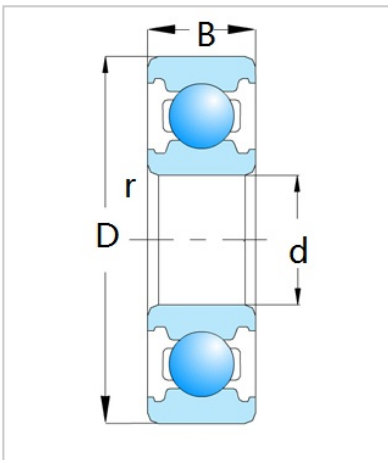

Deep Groove Ball Bearing

6800 Series-6802

Bearing Designation	6802
Dimension [mm]	
d	15
D	24
B	5
rs min	0.3
Basic load ratings (kN)	
Cr	2.08
Cor	1.26
Speed ratings (rpm)	
Grease	26000
Oil	31000
Weight (Kg)	0.007