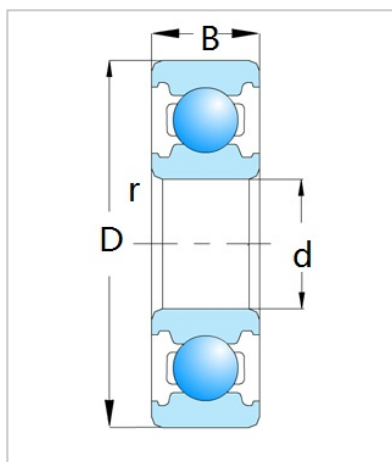

Deep Groove Ball Bearing

6800 Series-**6802**

Bearing Designation	<b>6802</b>
Dimension [mm]	
d	15
D	24
B	5
rs min	0.3
Basic load ratings (kN)	
Cr	2.08
Cor	1.26
Speed ratings (rpm)	
Grease	26000
Oil	31000
Weight (Kg)	0.007