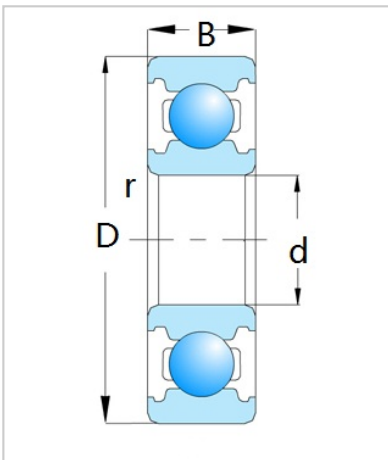

Deep Groove Ball Bearing

6800 Series-6800

Bearing Designation	6800
Dimension [mm]	
d	10
D	19
B	5
rs min	0.3
Basic load ratings (kN)	
Cr	1.83
Cor	0.925
Speed ratings (rpm)	
Grease	32000
Oil	38000
Weight (Kg)	0.005