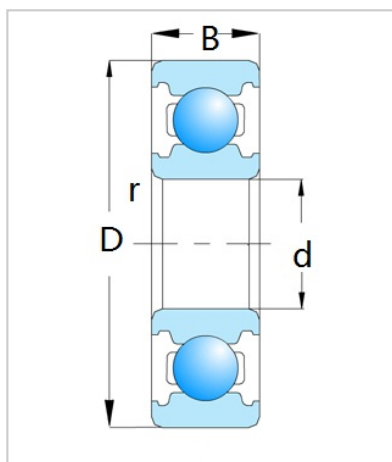

Deep Groove Ball Bearing

6400 Series-6415

Bearing Designation	6415
Dimension [mm]	
d	75
D	190
B	45
rs min	3
Basic load ratings (kN)	
Cr	138
Cor	99
Speed ratings (rpm)	
Grease	3800
Oil	4500
Weight (Kg)	5.72