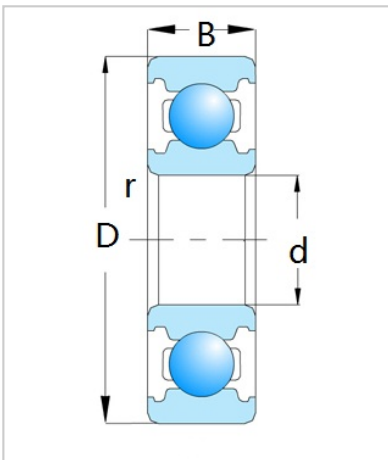

Deep Groove Ball Bearing

6400 Series-6414

Bearing Designation	<b>6414</b>
Dimension [mm]	
d	70
D	180
B	42
rs min	3
Basic load ratings (kN)	
Cr	128
Cor	89.5
Speed ratings (rpm)	
Grease	4100
Oil	4800
Weight (Kg)	4.83