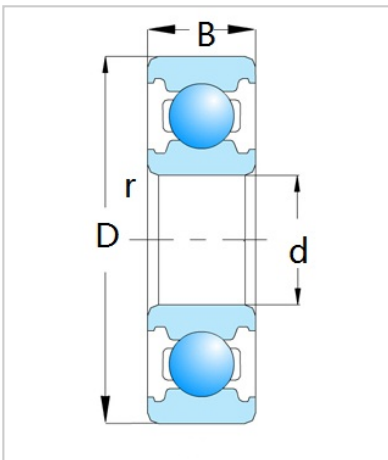

Deep Groove Ball Bearing

6400 Series-6409

Bearing Designation	6409
Dimension [mm]	
d	45
D	120
B	29
rs min	2
Basic load ratings (kN)	
Cr	77
Cor	45
Speed ratings (rpm)	
Grease	6300
Oil	7400
Weight (Kg)	1.53