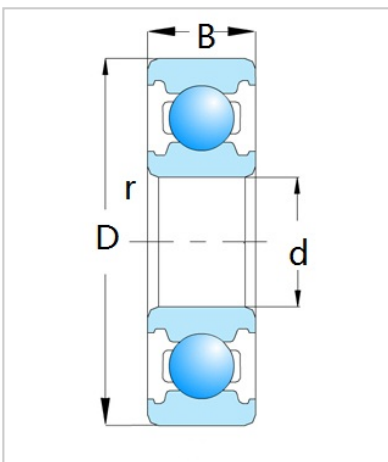

Deep Groove Ball Bearing

6400 Series-6406

Bearing Designation	<b>6406</b>
Dimension [mm]	
d	30
D	90
B	23
rs min	1.5
Basic load ratings (kN)	
Cr	43.5
Cor	23.9
Speed ratings (rpm)	
Grease	8800
Oil	10000
Weight (Kg)	0.735