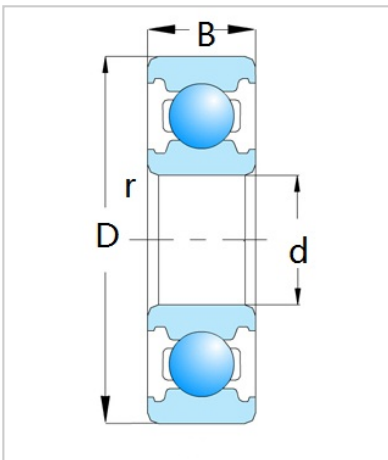

Deep Groove Ball Bearing

6400 Series-6403

Bearing Designation	<b>6403</b>
Dimension [mm]	
d	17
D	62
B	17
rs min	1.1
Basic load ratings (kN)	
Cr	22.7
Cor	10.8
Speed ratings (rpm)	
Grease	14000
Oil	16000
Weight (Kg)	0.27