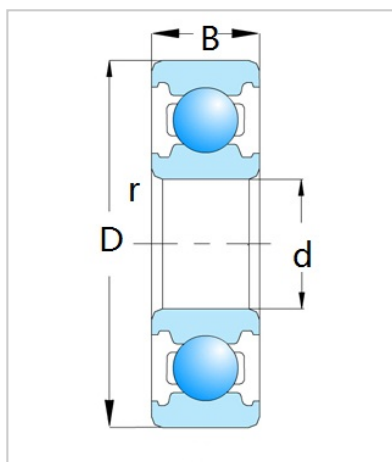

Deep Groove Ball Bearing

6300 Series-6312

Bearing Designation	<b>6312</b>
Dimension [mm]	
d	60
D	130
B	<b>31</b>
rs min	2.1
Basic load ratings (kN)	
Cr	81.8
Cor	51.8
Speed ratings (rpm)	
Grease	5000
Oil	6000
Weight (Kg)	1.72