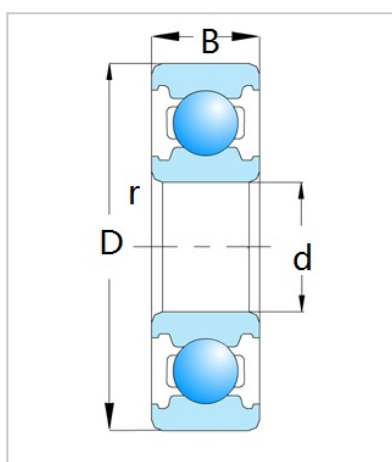

Deep Groove Ball Bearing

6300 Series-6312

Bearing Designation	<b>6312</b>
Dimension [mm]	
d	60
D	130
B	<b>31</b>
rs min	2.1
Basic load ratings (kN)	
Cr	81.8
Cor	51.8
Speed ratings (rpm)	
Grease	5000
Oil	6000
Weight (Kg)	1.72