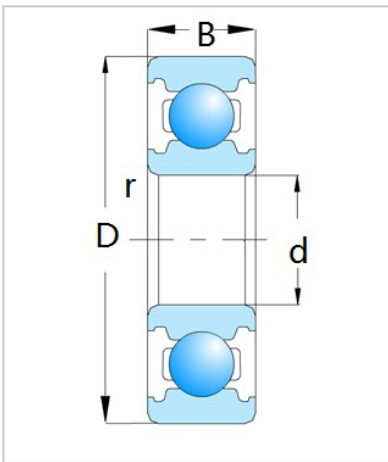

Deep Groove Ball Bearing

6300 Series-6311

Bearing Designation	6311
Dimension [mm]	
d	55
D	120
B	29
rs min	2
Basic load ratings (kN)	
Cr	71.6
Cor	44.8
Speed ratings (rpm)	
Grease	5300
Oil	6300
Weight (Kg)	1.399