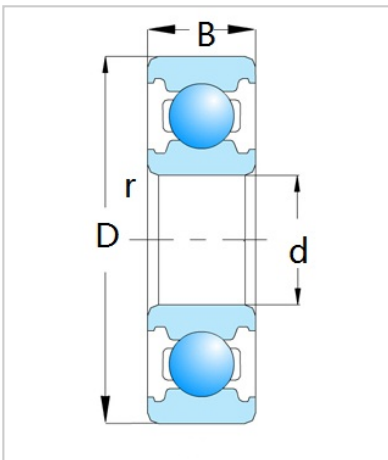

Deep Groove Ball Bearing

6300 Series-6305

Bearing Designation	<b>6305</b>
Dimension [mm]	
d	25
D	62
B	17
rs min	1.1
Basic load ratings (kN)	
Cr	22.4
Cor	11.5
Speed ratings (rpm)	
Grease	11000
Oil	14000
Weight (Kg)	0.232