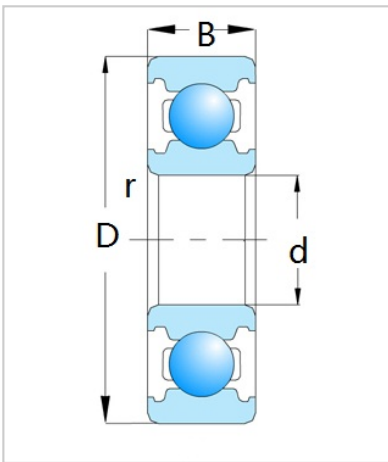

Deep Groove Ball Bearing

6300 Series-6305

Bearing Designation	6305
Dimension [mm]	
d	25
D	62
B	17
rs min	1.1
Basic load ratings (kN)	
Cr	22.4
Cor	11.5
Speed ratings (rpm)	
Grease	11000
Oil	14000
Weight (Kg)	0.232