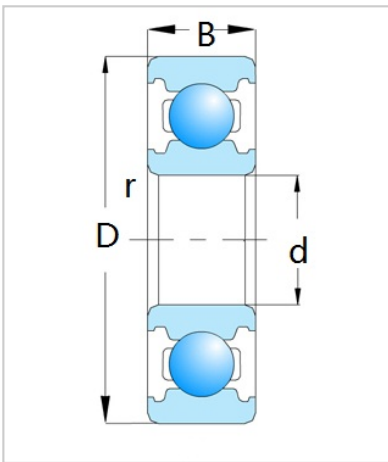

Deep Groove Ball Bearing

6300 Series-6303

Bearing Designation	6303
Dimension [mm]	
d	17
D	47
B	14
rs min	1
Basic load ratings (kN)	
Cr	13.6
Cor	6.55
Speed ratings (rpm)	
Grease	15000
Oil	18000
Weight (Kg)	0.115