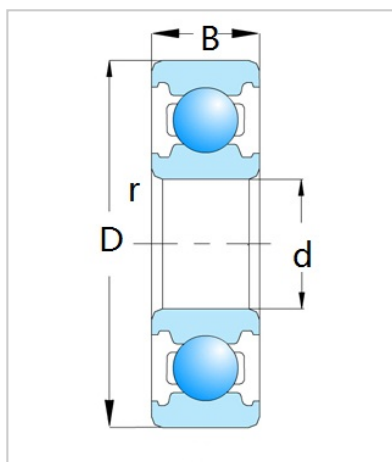

Deep Groove Ball Bearing

6300 Series-6301

Bearing Designation	6301
Dimension [mm]	
d	12
D	37
B	12
rs min	1
Basic load ratings (kN)	
Cr	9.7
Cor	4.2
Speed ratings (rpm)	
Grease	20000
Oil	24000
Weight (Kg)	0.06