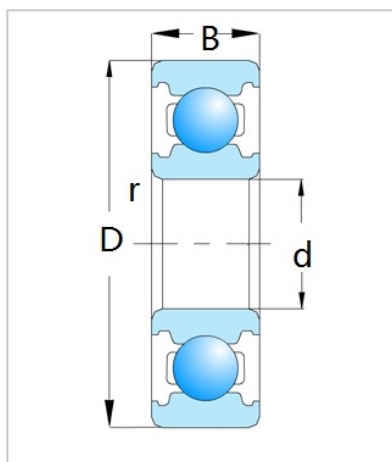

Deep Groove Ball Bearing

6300 Series-6301

Bearing Designation	<b>6301</b>
Dimension [mm]	
d	12
D	37
B	12
rs min	<b>1</b>
Basic load ratings (kN)	
Cr	9.7
Cor	4.2
Speed ratings (rpm)	
Grease	20000
Oil	24000
Weight (Kg)	0.06