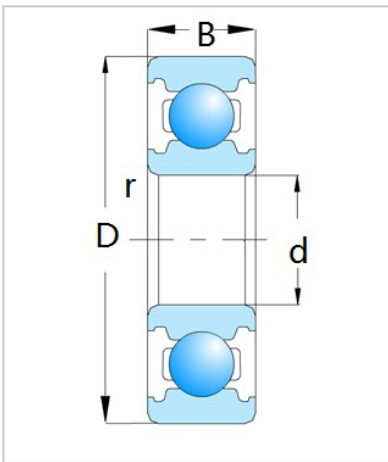

Deep Groove Ball Bearing

6300 Series-63/22

Bearing Designation	63/22
Dimension [mm]	
d	22
D	56
B	16
rs min	1.1
Basic load ratings (kN)	
Cr	18.4
Cor	9.3
Speed ratings (rpm)	
Grease	13000
Oil	15000
Weight (Kg)	0.176