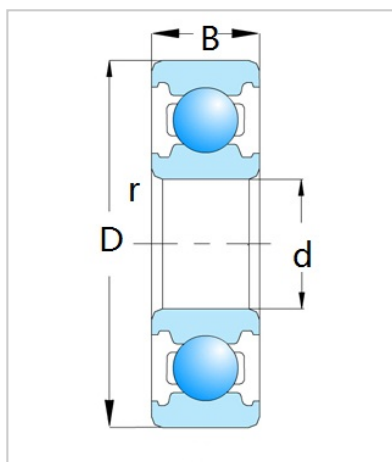

Deep Groove Ball Bearing

6200 Series-6244

Bearing Designation	6244
Dimension [mm]	
d	220
D	400
B	65
rs min	4
Basic load ratings (kN)	
Cr	297
Cor	365
Speed ratings (rpm)	
Grease	15000
Oil	18000
Weight (Kg)	30.2