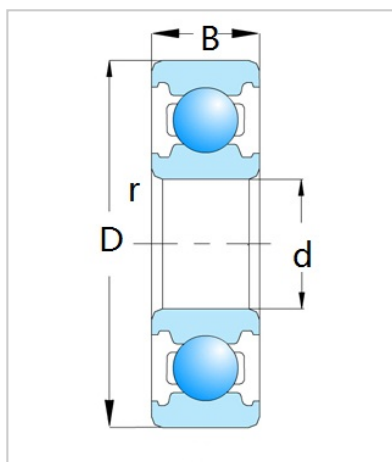

Deep Groove Ball Bearing

6200 Series-6238

| | |
|-------------------------|-------------|
| Bearing Designation | 6238 |
| Dimension [mm] | |
| d | 190 |
| D | 340 |
| B | 55 |
| rs min | 4 |
| Basic load ratings (kN) | |
| Cr | 255 |
| Cor | 281 |
| Speed ratings (rpm) | |
| Grease | 18000 |
| Oil | 21000 |
| Weight (Kg) | 18.2 |