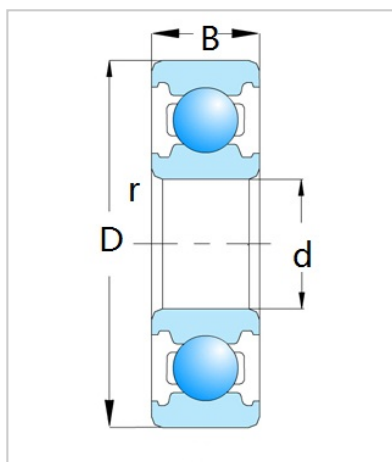

Deep Groove Ball Bearing

6200 Series-6238

Bearing Designation	<b>6238</b>
Dimension [mm]	
d	190
D	340
B	55
rs min	4
Basic load ratings (kN)	
Cr	255
Cor	281
Speed ratings (rpm)	
Grease	18000
Oil	21000
Weight (Kg)	18.2