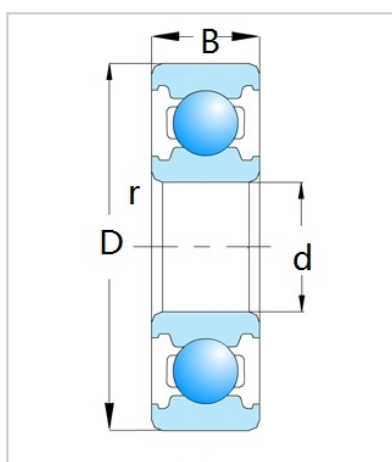

Deep Groove Ball Bearing

6200 Series-6234

Bearing Designation	<b>6234</b>
Dimension [mm]	
d	170
D	310
B	52
rs min	<b>4</b>
Basic load ratings (kN)	
Cr	212
Cor	223
Speed ratings (rpm)	
Grease	20000
Oil	2400
Weight (Kg)	14.5