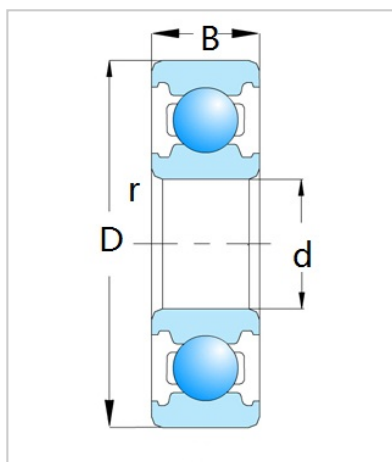

Deep Groove Ball Bearing

6200 Series-62/28

Bearing Designation	62/28
Dimension [mm]	
d	28
D	58
B	16
rs min	1
Basic load ratings (kN)	
Cr	1830
Cor	995
Speed ratings (rpm)	
Grease	12000
Oil	14000
Weight (Kg)	0.171