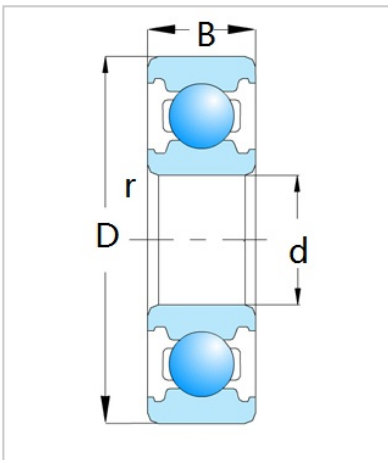

Deep Groove Ball Bearing

6200 Series-6228

Bearing Designation	<b>6228</b>
Dimension [mm]	
d	140
D	250
B	42
rs min	3
Basic load ratings (kN)	
Cr	166
Cor	150
Speed ratings (rpm)	
Grease	2500
Oil	2900
Weight (Kg)	7.57