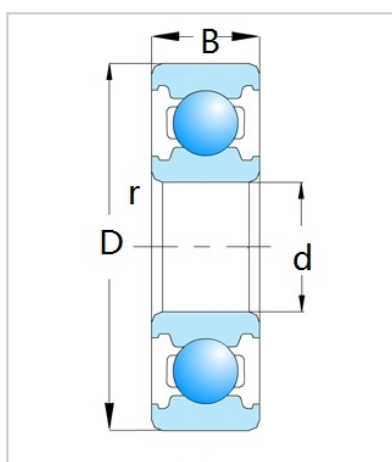

Deep Groove Ball Bearing

6200 Series-62/22

Bearing Designation	62/22
Dimension [mm]	
d	22
D	50
B	14
rs min	1
Basic load ratings (kN)	
Cr	1320
Cor	690
Speed ratings (rpm)	
Grease	14000
Oil	17000
Weight (Kg)	0.117