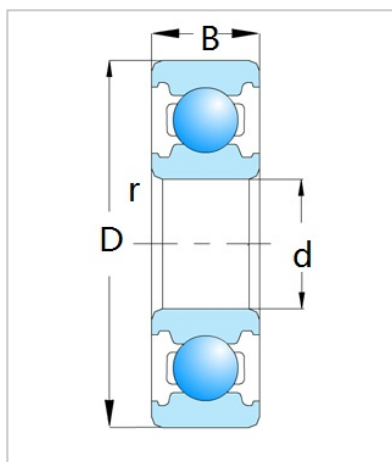

Deep Groove Ball Bearing

6200 Series-6221

Bearing Designation	6221
Dimension [mm]	
d	105
D	190
B	36
rs min	2.1
Basic load ratings (kN)	
Cr	133
Cor	105
Speed ratings (rpm)	
Grease	3400
Oil	4000
Weight (Kg)	3.7