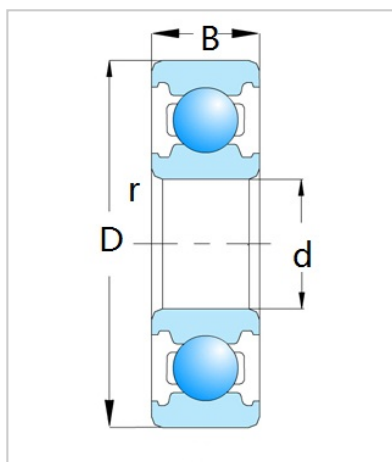

Deep Groove Ball Bearing

6200 Series-6215

Bearing Designation	<b>6215</b>
Dimension [mm]	
d	75
D	130
B	25
rs min	1.5
Basic load ratings (kN)	
Cr	66
Cor	49.5
Speed ratings (rpm)	
Grease	4800
Oil	5600
Weight (Kg)	1.18