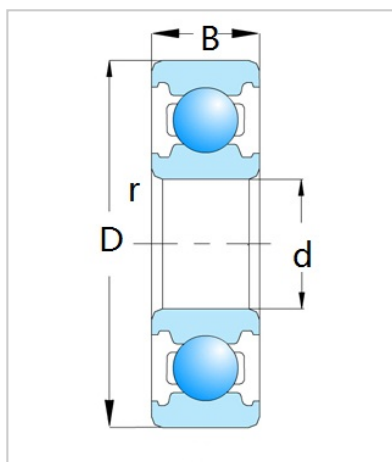

Deep Groove Ball Bearing

6200 Series-6214

Bearing Designation	6214
Dimension [mm]	
d	70
D	125
B	24
rs min	1.5
Basic load ratings (kN)	
Cr	62
Cor	44
Speed ratings (rpm)	
Grease	5100
Oil	6000
Weight (Kg)	1.07