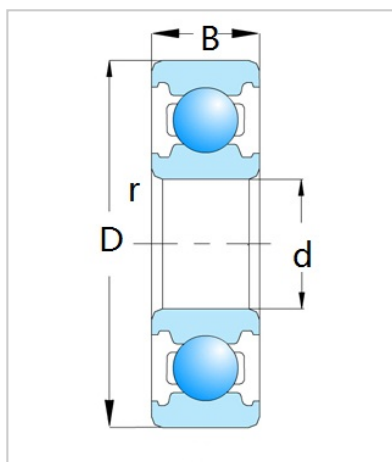

Deep Groove Ball Bearing

6200 Series-**6212**

Bearing Designation	<b>6212</b>
Dimension [mm]	
d	60
D	110
B	22
rs min	1.5
Basic load ratings (kN)	
Cr	52.5
Cor	36
Speed ratings (rpm)	
Grease	6000
Oil	7000
Weight (Kg)	0.783