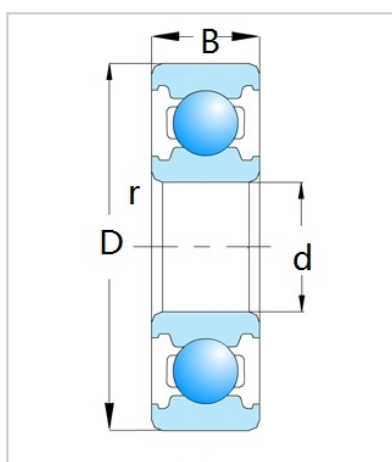

Deep Groove Ball Bearing

6200 Series-6209

Bearing Designation	<b>6209</b>
Dimension [mm]	
d	45
D	85
B	19
rs min	1.1
Basic load ratings (kN)	
Cr	32.5
Cor	20.4
Speed ratings (rpm)	
Grease	7800
Oil	9200
Weight (Kg)	0.398