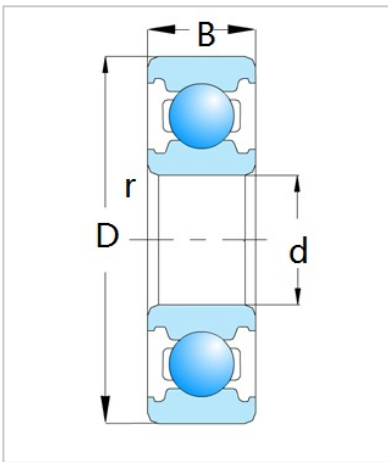

Deep Groove Ball Bearing

6200 Series-**6206**

Bearing Designation	6206
Dimension [mm]	
d	30
D	62
B	16
rs min	1
Basic load ratings (kN)	
Cr	19.5
Cor	11.3
Speed ratings (rpm)	
Grease	11000
Oil	13000
Weight (Kg)	0.199