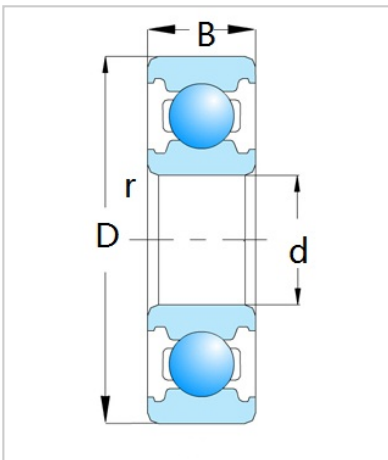

Deep Groove Ball Bearing

6200 Series-6205

Bearing Designation	6205
Dimension [mm]	
d	25
D	52
B	15
rs min	1
Basic load ratings (kN)	
Cr	14
Cor	7.85
Speed ratings (rpm)	
Grease	13000
Oil	15000
Weight (Kg)	0.128