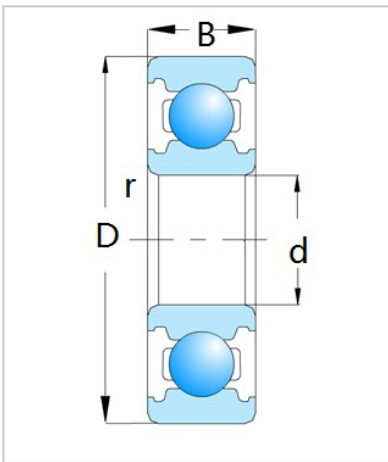

Deep Groove Ball Bearing

6000 Series-6040

Bearing Designation	<b>6040</b>
Dimension [mm]	
d	200
D	310
B	51
rs min	2.1
Basic load ratings (kN)	
Cr	218
Cor	243
Speed ratings (rpm)	
Grease	2000
Oil	2400
Weight (Kg)	11.9