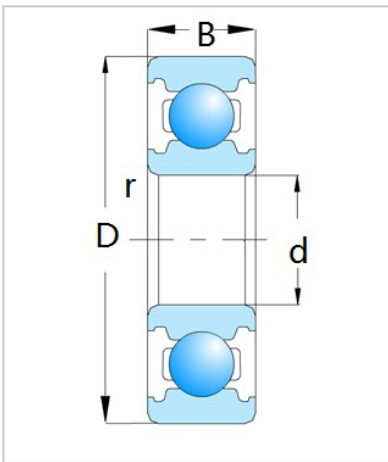

Deep Groove Ball Bearing

6000 Series-6040

Bearing Designation	6040
Dimension [mm]	
d	200
D	310
B	51
rs min	2.1
Basic load ratings (kN)	
Cr	218
Cor	243
Speed ratings (rpm)	
Grease	2000
Oil	2400
Weight (Kg)	11.9