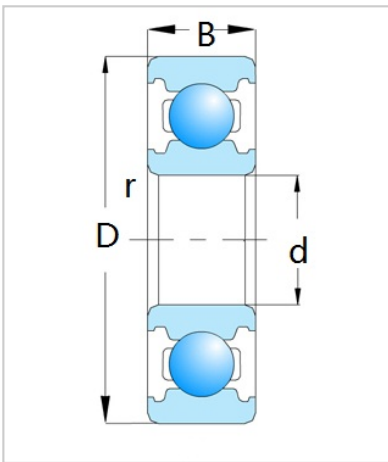

Deep Groove Ball Bearing

6000 Series-6032

Bearing Designation	6032
Dimension [mm]	
d	160
D	240
B	38
rs min	2.1
Basic load ratings (kN)	
Cr	143
Cor	144
Speed ratings (rpm)	
Grease	2600
Oil	3000
Weight (Kg)	5.05