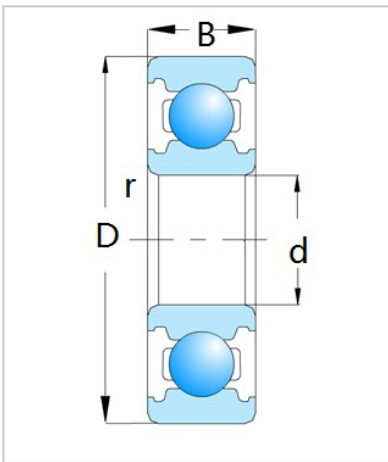

Deep Groove Ball Bearing

6000 Series-6019

Bearing Designation	6019
Dimension [mm]	
d	95
D	145
B	24
rs min	1.5
Basic load ratings (kN)	
Cr	60.5
Cor	54
Speed ratings (rpm)	
Grease	4500
Oil	5300
Weight (Kg)	1.08