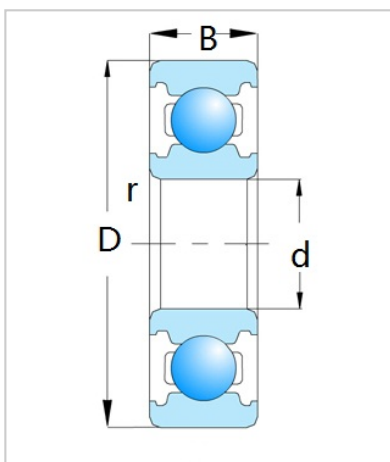

Deep Groove Ball Bearing

6000 Series-6018

Bearing Designation	6018
Dimension [mm]	
d	90
D	140
B	24
rs min	1.5
Basic load ratings (kN)	
Cr	58
Cor	49.5
Speed ratings (rpm)	
Grease	4700
Oil	5600
Weight (Kg)	1.02