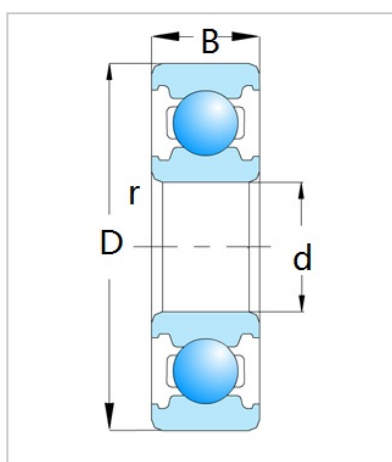

Deep Groove Ball Bearing

6000 Series-6016

Bearing Designation	6016
Dimension [mm]	
d	80
D	125
B	22
rs min	1.1
Basic load ratings (kN)	
Cr	47.5
Cor	40
Speed ratings (rpm)	
Grease	5300
Oil	6200
Weight (Kg)	0.854