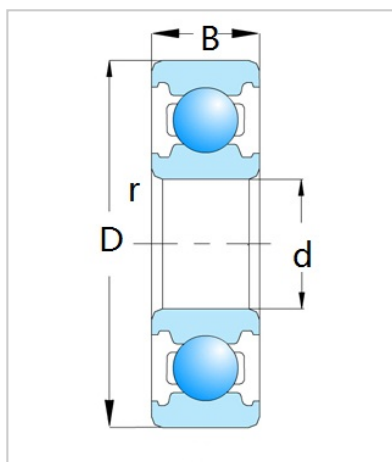

Deep Groove Ball Bearing

6000 Series-6015

Bearing Designation	6015
Dimension [mm]	
d	75
D	115
B	20
rs min	1.1
Basic load ratings (kN)	
Cr	39.5
Cor	33.5
Speed ratings (rpm)	
Grease	5700
Oil	6700
Weight (Kg)	0.649