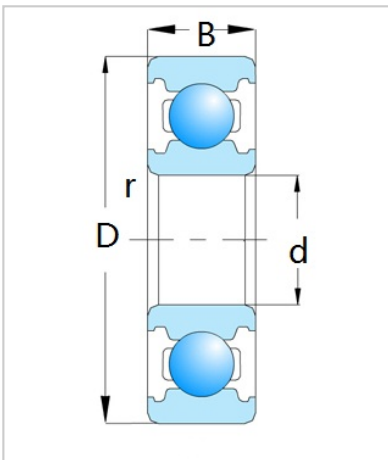

Deep Groove Ball Bearing

6000 Series-6013

Bearing Designation	<b>6013</b>
Dimension [mm]	
d	65
D	100
B	18
rs min	1.1
Basic load ratings (kN)	
Cr	30.5
Cor	25.2
Speed ratings (rpm)	
Grease	6500
Oil	7700
Weight (Kg)	0.421