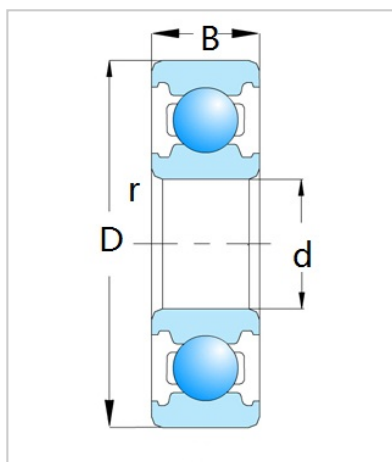

Deep Groove Ball Bearing

6000 Series-6007

Bearing Designation	6007
Dimension [mm]	
d	35
D	62
B	14
rs min	1
Basic load ratings (kN)	
Cr	16
Cor	10.3
Speed ratings (rpm)	
Grease	1200
Oil	1400
Weight (Kg)	0.155