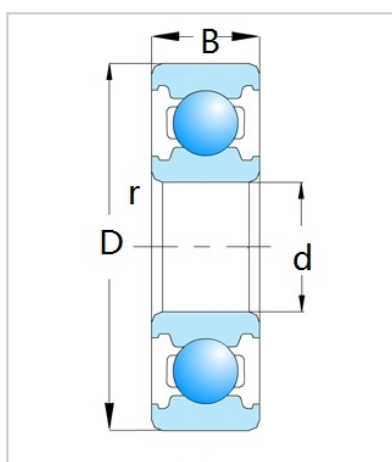

Deep Groove Ball Bearing

6000 Series-6006

Bearing Designation	6006
Dimension [mm]	
d	30
D	55
B	13
rs min	1
Basic load ratings (kN)	
Cr	13.2
Cor	8.3
Speed ratings (rpm)	
Grease	1300
Oil	1500
Weight (Kg)	0.116