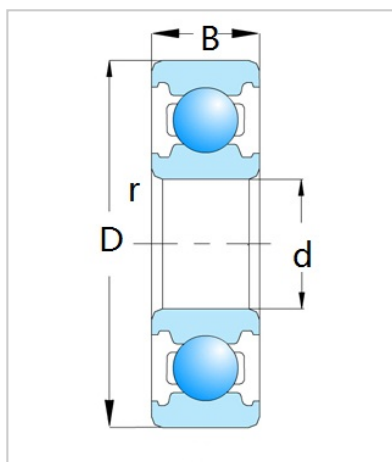

Deep Groove Ball Bearing

6000 Series-6004

Bearing Designation	6004
Dimension [mm]	
d	20
D	42
B	12
rs min	0.6
Basic load ratings (kN)	
Cr	9.4
Cor	5.05
Speed ratings (rpm)	
Grease	1800
Oil	2100
Weight (Kg)	0.069