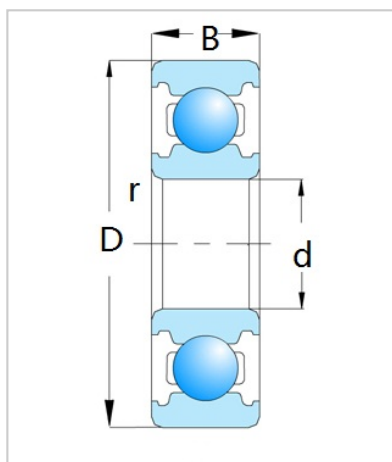

Deep Groove Ball Bearing

6000 Series-6002

|                         |             |
|-------------------------|-------------|
| Bearing Designation     | <b>6002</b> |
| Dimension [mm]          |             |
| d                       | 15          |
| D                       | 32          |
| B                       | 9           |
| rs min                  | 0.3         |
| Basic load ratings (kN) |             |
| Cr                      | 5.6         |
| Cor                     | 2.83        |
| Speed ratings (rpm)     |             |
| Grease                  | 2200        |
| Oil                     | 2600        |
| Weight (Kg)             | 0.03        |