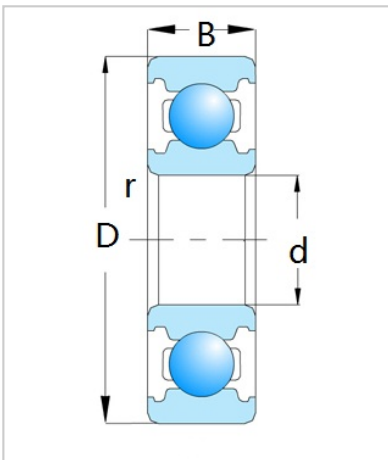

Deep Groove Ball Bearing

6000 Series-**6001**

Bearing Designation	6001
Dimension [mm]	
d	12
D	28
B	8
rs min	0.3
Basic load ratings (kN)	
Cr	5.1
Cor	2.39
Speed ratings (rpm)	
Grease	2600
Oil	3000
Weight (Kg)	0.021