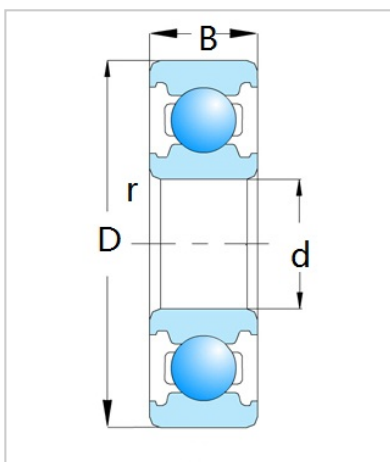

Deep Groove Ball Bearing

6000 Series-6000

Bearing Designation	6000
Dimension [mm]	
d	10
D	26
B	8
rs min	0.3
Basic load ratings (kN)	
Cr	4.55
Cor	1.96
Speed ratings (rpm)	
Grease	2900
Oil	3400
Weight (Kg)	0.019