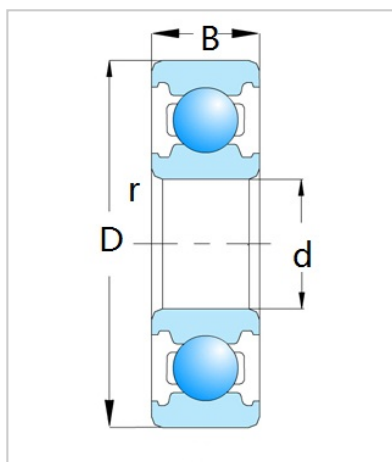

Deep Groove Ball Bearing

6000 Series-60/28

Bearing Designation	60/28
Dimension [mm]	
d	28
D	52
B	12
rs min	0.6
Basic load ratings (kN)	
Cr	1270
Cor	755
Speed ratings (rpm)	
Grease	1400
Oil	1600
Weight (Kg)	0.098