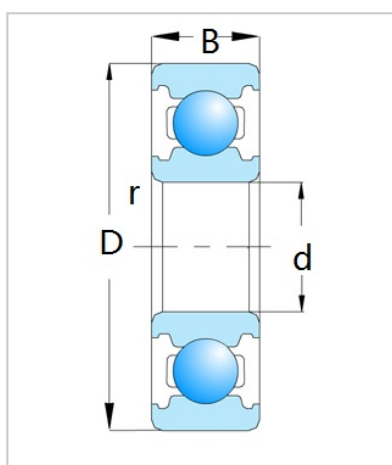

Deep Groove Ball Bearing

6000 Series-60/22

Bearing Designation	60/22
Dimension [mm]	
d	22
D	44
B	12
rs min	0.6
Basic load ratings (kN)	
Cr	955
Cor	515
Speed ratings (rpm)	
Grease	1700
Oil	2000
Weight (Kg)	0.074