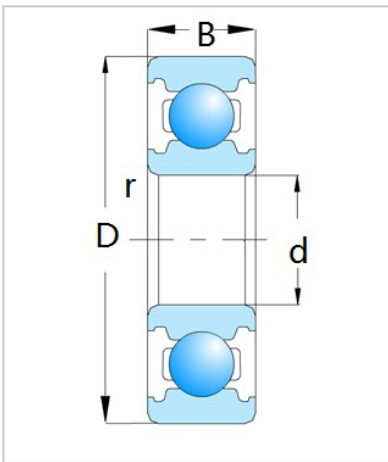

Deep Groove Ball Bearing

6000 Series-60/22

Bearing Designation	60/22
Dimension [mm]	
d	22
D	44
B	12
rs min	0.6
Basic load ratings (kN)	
Cr	955
Cor	515
Speed ratings (rpm)	
Grease	1700
Oil	2000
Weight (Kg)	0.074